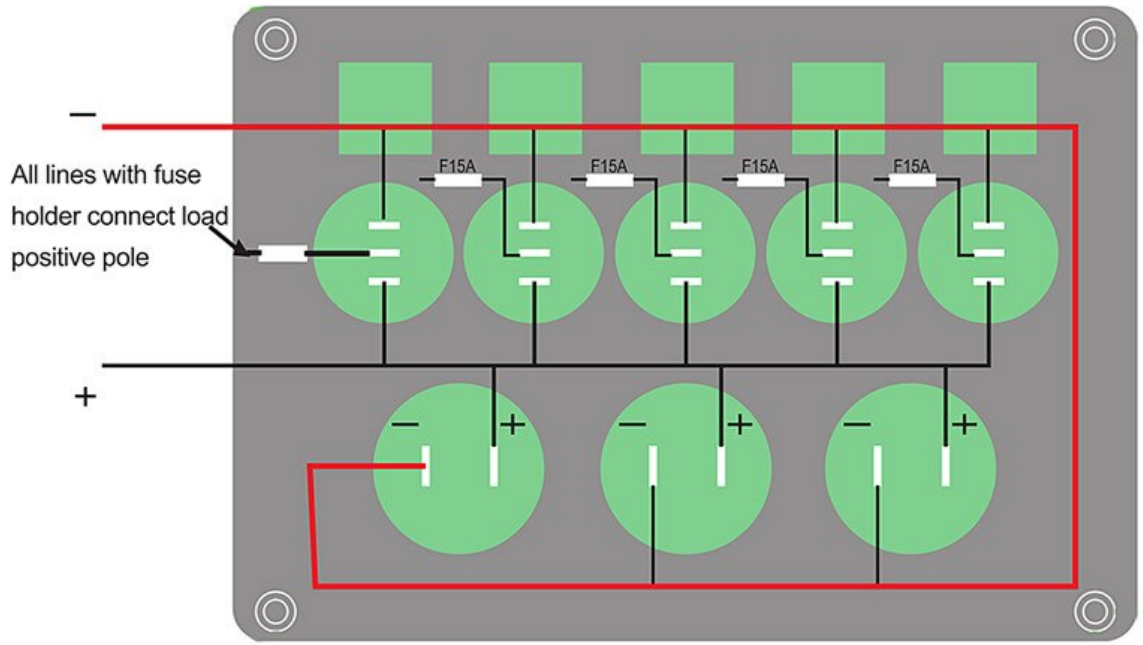

INSTALLATION RANGES

Universal for all 12V-24V vehicle, yacht, ship, caravan, bus, car, etc

PANEL SWITCH

PRODUCTION SPECIFICATIONS

Red wire connects to the positive pole of the battery, black wire connects to the negative pole of the battery, and all wires with fuse are connected to the positive pole of the electric appliances.