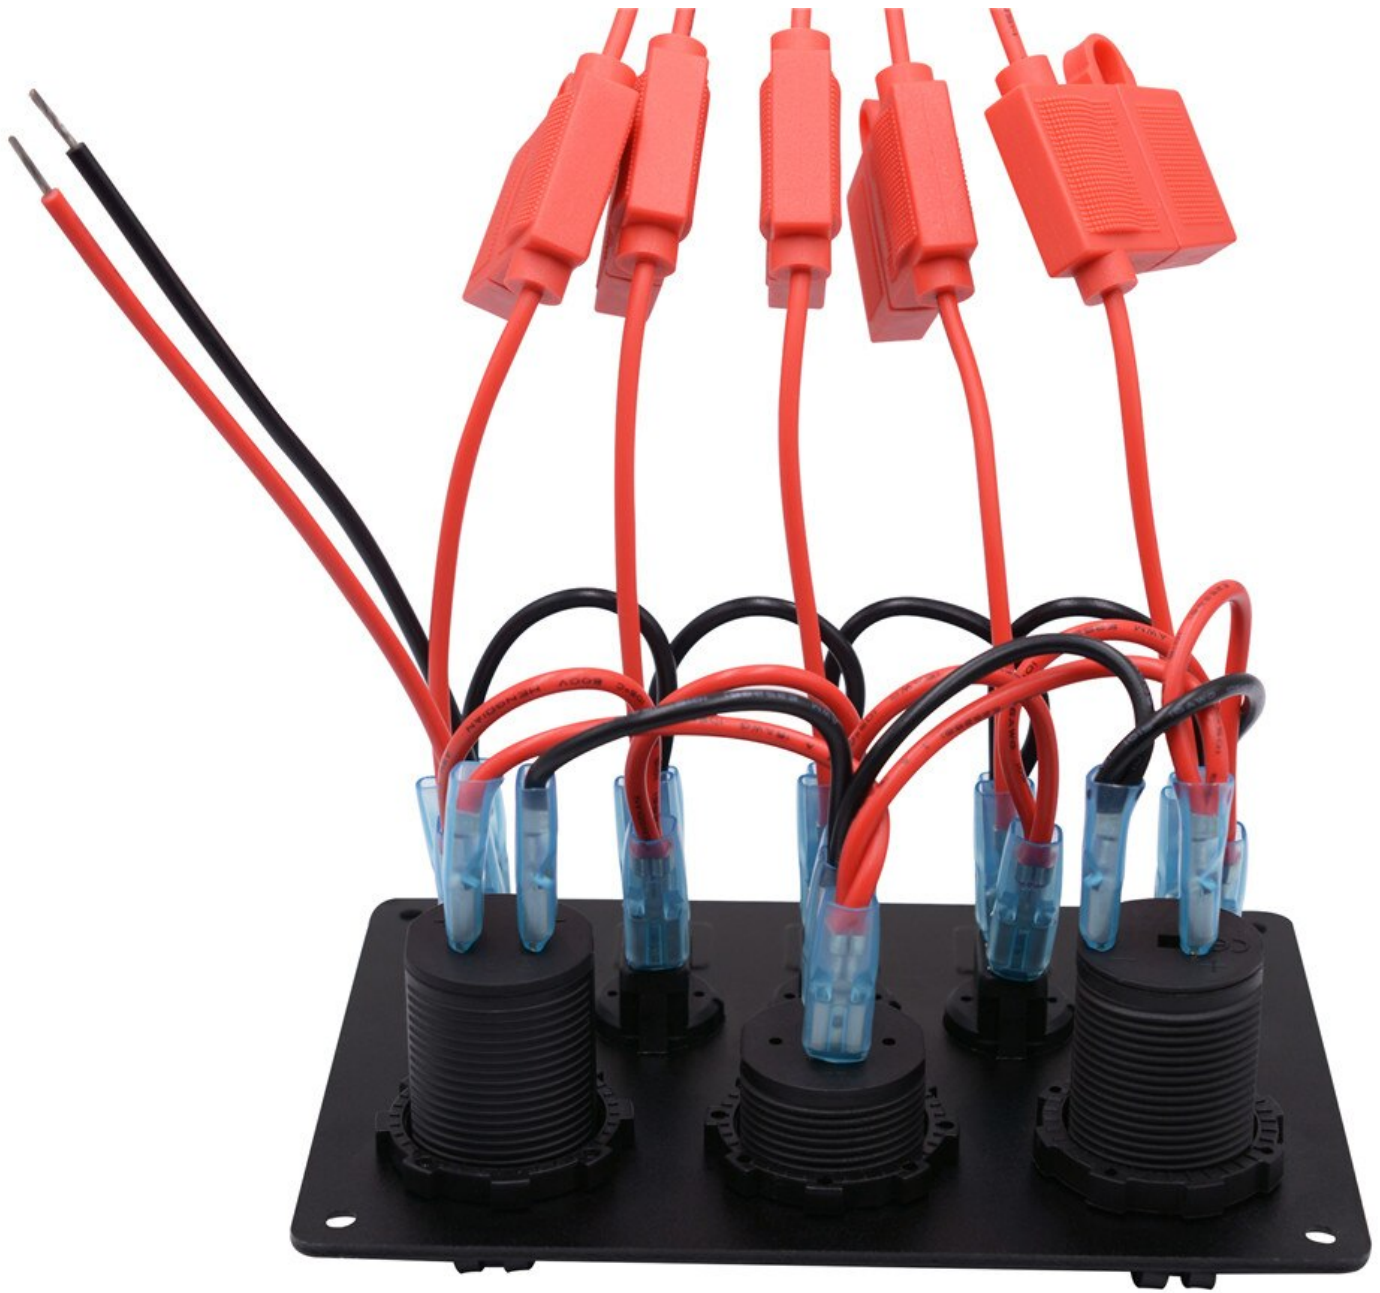

[Voltmeter detection range]: 6-30V

[Related certificate]: CE/ROHS/UL

[Product use]: It can be used as a headlight switch, a fog light switch, a side marker lights switch, a car refrigerator switch, a car vacuum cleaner switch, a car external device to take power, and use for power supply such as mobile phones and tablets.

- [1] The product is a switch panel with 5 switches, which can control the switching status of 5 electrical appliances at the same time.
- [2] The input voltage of the product is 12-24V, and all cars and boats of 12-24V can be installed and used.
- [3] The product is ABS, PC, PBT resistant to high and low temperature, flame retardant and environmentally friendly materials, and can be used in an environment with a minimum temperature of -25° and a maximum temperature of 80°.
- [4] The product is equipped with a light cigarette lighter seat and dual USB, which can be used for powering external devices of the car, and can also supply power for mobile phones, tablets, GPS, etc.
- [5] The product has a voltmeter, which can detect the use condition of the car battery at any time and prevent the safety accident caused by the battery failure.

INSTALLATION RANGES

Universal for all 12V-24V vehicle, yacht, ship, caravan, bus, car, etc

PANEL SWITCH

PRODUCTION SPECIFICATIONS

Red wire connects to the positive pole of the battery, black wire connects to the negative pole of the battery, and all wires with fuse are connected to the positive pole of the electric appliances.

APPLICATIONS

USB port is available for charging mobile phones,tablets,MP3,DV,etc.Cigarette lighter socket can be used to supply power for car vacuum cleaner,car navigation,car air compressor,car multifunctional adapter,etc. Switch can be used to control car refrigerator,car TV,ship working light,anchor light,etc.Voltmeter is used to check the voltage status of the battery on the ship and car.